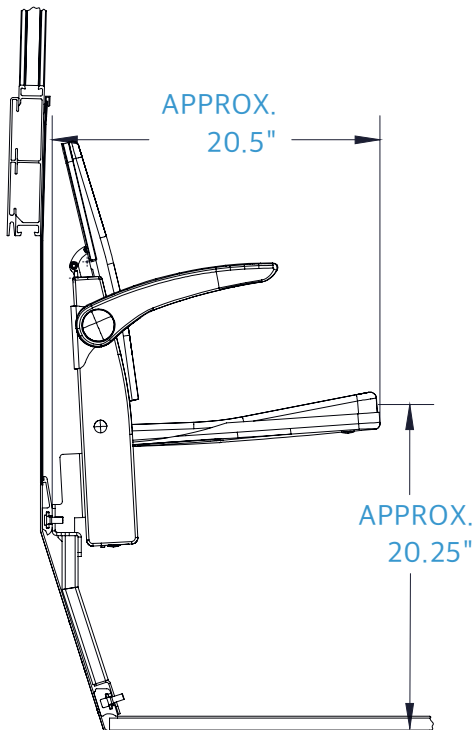

For new builds and retrofits

Fabric or vinyl options

Seat mounted call button

Moveable armrests

Stainless steel base mounts to bus wall track

TECHNICAL SPECIFICATIONS

CURB SIDE

STREET SIDE

FEATURE COMPARISON

NEMO Configurations	Fabric Option *	Vinyl Option *	Call Button Option **	USB Option **	Weight
1-Passenger	●	●	●	●	52 LBS
2-Passenger	●	●	●	●	104 LBS
3-Passenger	●	●	●	●	156 LBS

* Lead time based on standard fabric selection. Please consult customer service