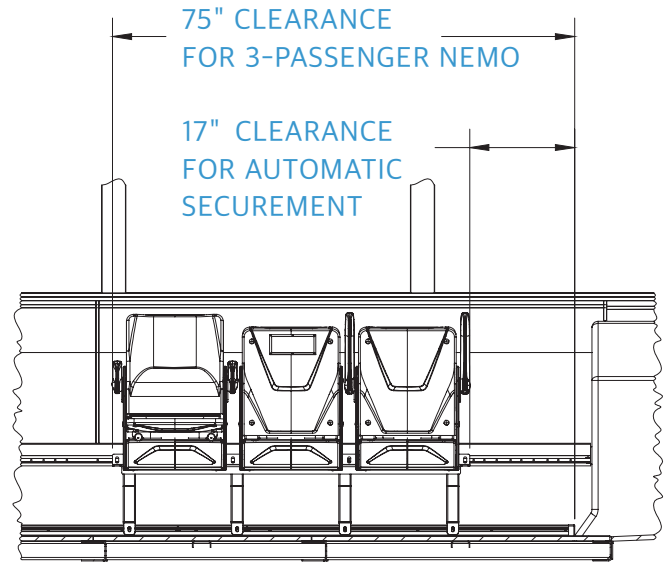

For new builds and retrofits

Fabric or vinyl options

Seat mounted call button

Moveable armrests

Stainless steel base mounts to bus wall track

TECHNICAL SPECIFICATIONS

CURB SIDE

STREET SIDE

FEATURE COMPARISON

NEMO Configurations	Fabric Option *	Vinyl Option *	Call Button Option **	USB Option **	Weight
1-Passenger	●	●	●	●	52 LBS
2-Passenger	●	●	●	●	104 LBS
3-Passenger	●	●	●	●	156 LBS

* Lead time based on standard fabric selection. Please consult customer service