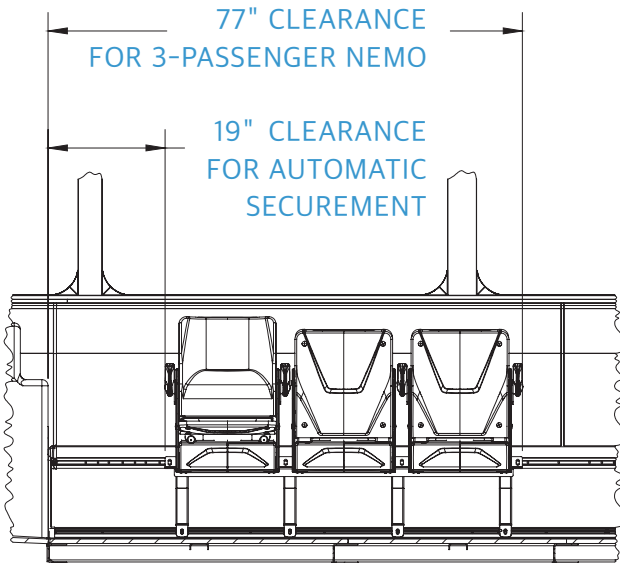

For new builds and retrofits

Fabric or vinyl options

Seat mounted call button

Moveable armrests

Stainless steel base mounts to bus wall track

TECHNICAL SPECIFICATIONS

CURB SIDE

STREET SIDE

FEATURE COMPARISON

NEMO Configurations	Fabric Option *	Vinyl Option *	Call Button Option **	USB Option **	Weight
1-Passenger	●	●	●	●	52 LBS
2-Passenger	●	●	●	●	104 LBS
3-Passenger	●	●	●	●	156 LBS

* Lead time based on standard fabric selection. Please consult customer service