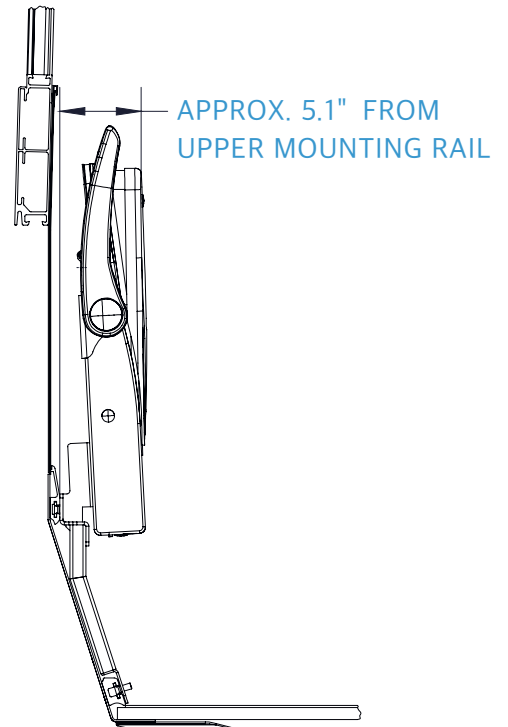

For new builds and retrofits

Fabric or vinyl options

Seat mounted call button

Moveable armrests

Stainless steel base mounts to bus wall track

TECHNICAL SPECIFICATIONS

CURB SIDE

STREET SIDE